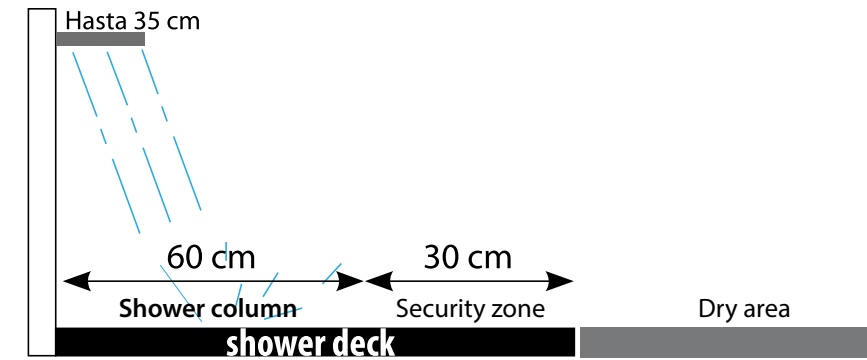

Newport natural 120x59,6

Shower deck tray 121,6x93,8 cm

Newport beige 33,3x100 cm

Shower deck tray 80x93,8 cm

Houston taupe 120x29,4

Shower deck tray 121,6x93,8 cm

Montana honey 19,3x120 cm

Shower deck tray 121,6x93,8 cm

Oxford castaño 22x90 cm

Shower deck tray 121,6x93,8 cm

Manhattan cognac 29,4x180 cm

Shower deck tray 121,6x93,8 cm

shower-deck SELECTING THE SHOWER TRAY

Lateral shower head less than or equal to 35 cm

Lateral shower r head equal to or greater than 35 cm

Central shower head less than or equal to 35 cm

Shower tray selection criteria

The measure of the **shower deck UK** does not have to exactly match the area of the tray, should only coincide with the area of drainage, where the water falls. Therefore the shower tray will depend on the type of rain/head/hand shower.

Extension of the drainage area: in bathroom renovation, when the drainage area is slightly larger than an available shower deck reference, tiles on the **shower deck UK** can be combined with a ceramic perimeter fixed to the substrate. In this case, it is recommended to fix the ceramic with a slight slope of 0.5%.