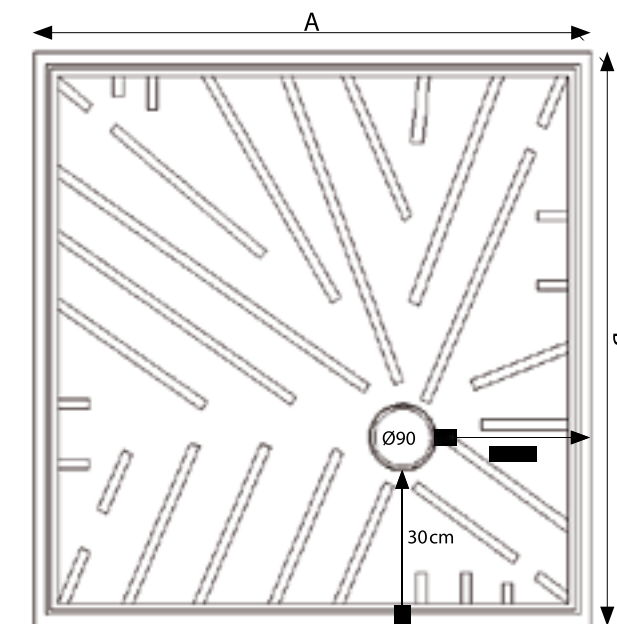

Oxford castaño 22x90 cm

Shower deck tray 121,6x93,8 cm

Shower deck UK general layout

shower-deck ARRANGEMENT DIAGRAM

Technical details

shower-deck UK REFERENCES

Standard references of shower deck UK

PAR-KER®

14,3 x 90 cm

PORCELANOSA: MOY, CHESTER, OXFORD, FOREST
VENIS: HAMPTON, MISURI, MONTREAL

SAP	Description	Tray length (mm) (A)	Tray width (mm) (B)	Nº of tiles
100230009	shower deck UK 769 x 938 x 30 mm	769	938	5
100229938	shower deck UK 916 x 938 x 30 mm	916	938	6
100230010	shower deck UK 1063 x 938 x 30 mm	1063	938	7
100229988	shower deck UK 1210 x 938 x 30 mm	1210	938	8
100230020	shower deck UK 1357 x 938 x 30 mm	1357	938	9
100230022	shower deck UK 1504 x 938 x 30 mm	1504	938	10
100229978	shower deck UK 1651 x 938 x 30 mm	1651	938	11

PAR-KER®

22 x 90 cm

PORCELANOSA: MOY, CHESTER, OXFORD, FOREST
VENIS: HAMPTON, MISURI, MONTREAL

SAP	Description	Tray length (mm) (A)	Tray width (mm) (B)	Nº of tiles
100229939	shower deck UK 930 x 938 x 30 mm	930	938	4
100229994	shower deck UK 1154 x 938 x 30 mm	1154	938	5
100230021	shower deck UK 1378 x 938 x 30 mm	1378	938	6
100229993	shower deck UK 1602 x 938 x 30 mm	1602	938	7

Calculations for 4 mm joints

PAR-KER®

19,3 x 120 cm

PORCELANOSA: DELAWARE, MANHATTAN, ASCOT, BRITANIA
VENIS: CANADÁ, HOUSTON, MISURI, MONTANA, MONTREAL, ROTTERDAM

SAP	Description	Tray length (mm) (A)	Tray width (mm) (B)	Nº of tiles
100229979	shower deck UK 822 x 1238 x 30 mm	822	1238	4
100229986	shower deck UK 1019 x 1238 x 30 mm	1019	1238	5
100230011	shower deck UK 1216 x 1238 x 30 mm	1216	1238	6
100230004	shower deck UK 1413 x 1238 x 30 mm	1413	1238	7
100229987	shower deck UK 1610 x 1238 x 30 mm	1610	1238	8