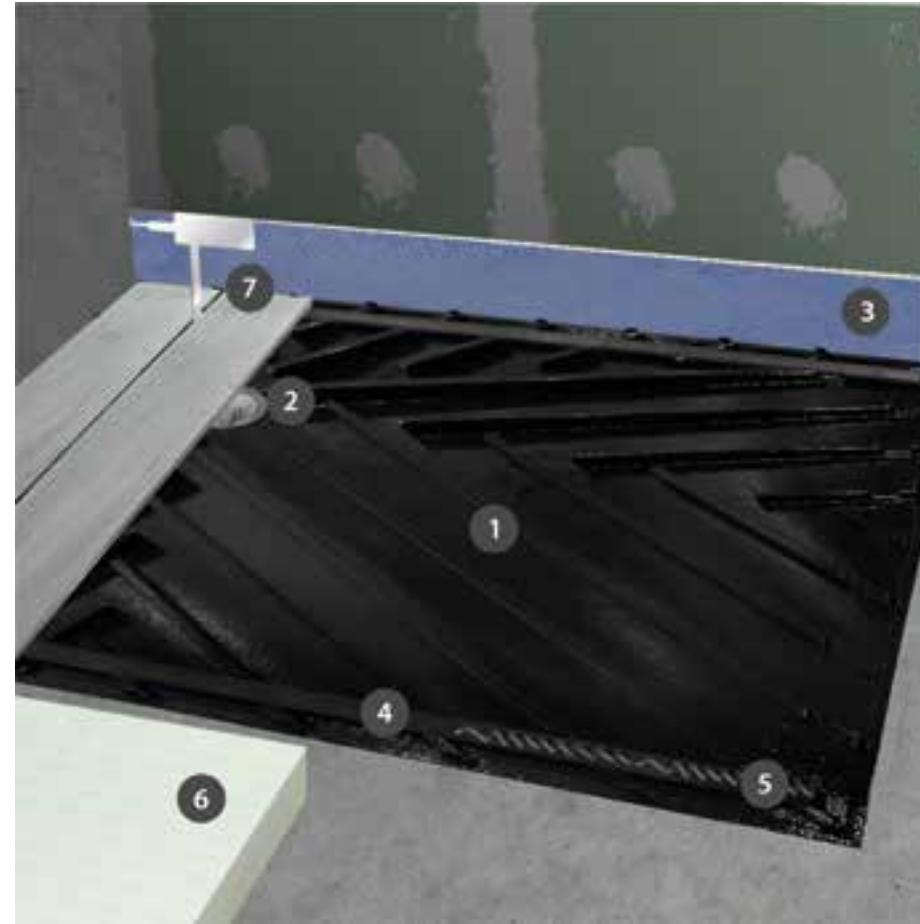

PORCELANOSA Grupo

shower-deck UK

The completely flat shower tray

butech[®]
PORCELANOSA Grupo

shower-deck UK

New concept shower tray with hidden drain for the most exclusive bathrooms. This new shower-tray system creates a sense of continuity with the rest of the bathroom floor because the slopes are hidden under the floor. Drainage is achieved through open joints and does not require a drainage grille.

shower-deck

TECHNICAL INFO

Main characteristics

- Flat shower tray without slopes.
- Polyurethane coated with thermostable polymers.
- Sump drain hidden from view.
- Ultrathin shower tray; only 30 mm high.
- Easy cleaning and high resistance to household detergents.
- Virtually zero maintenance, especially in comparison with wooden flooring.
- Thermal insulation.
- Easy installation and assembly.

1. Shower tray Shower deck UK. Thickness: 30 mm
2. Shower drain. Height 60 mm. Output Ø 40mm and 0.5 l/s
3. **lamiband 200**
4. Profile guides for floor tiles
5. **p-404**
6. Protection plate
7. Lifting tool