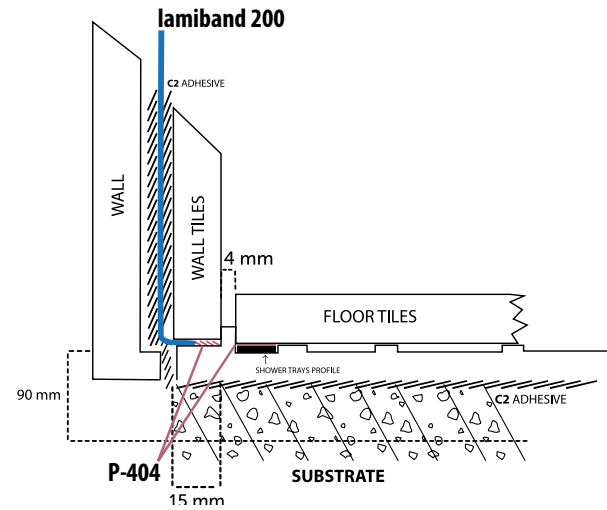

Central shower head less than or equal to 35 cm

Shower tray selection criteria

The measure of the **shower deck UK** does not have to exactly match the area of the tray, should only coincide with the area of drainage, where the water falls. Therefore the shower tray will depend on the type of rain/head/hand shower.

Extension of the drainage area: in bathroom renovation, when the drainage area is slightly larger than an available shower deck reference, tiles on the **shower deck UK** can be combined with a ceramic perimeter fixed to the substrate. In this case, it is recommended to fix the ceramic with a slight slope of 0.5%.

Oxford castaño 22x90 cm

Shower deck tray 121,6x93,8 cm

Shower deck UK general layout

shower-deck ARRANGEMENT DIAGRAM

Technical details

shower-deck UK REFERENCES

Standard references of shower deck UK

PAR-KER®

14,3 x 90 cm

PORCELANOSA: MOY, CHESTER, OXFORD, FOREST
VENIS: HAMPTON, MISURI, MONTREAL

SAP	Description	Tray length (mm) (A)	Tray width (mm) (B)	Nº of tiles
100230009	shower deck UK 769 x 938 x 30 mm	769	938	5
100229938	shower deck UK 916 x 938 x 30 mm	916	938	6
100230010	shower deck UK 1063 x 938 x 30 mm	1063	938	7
100229988	shower deck UK 1210 x 938 x 30 mm	1210	938	8
100230020	shower deck UK 1357 x 938 x 30 mm	1357	938	9
100230022	shower deck UK 1504 x 938 x 30 mm	1504	938	10
100229978	shower deck UK 1651 x 938 x 30 mm	1651	938	11