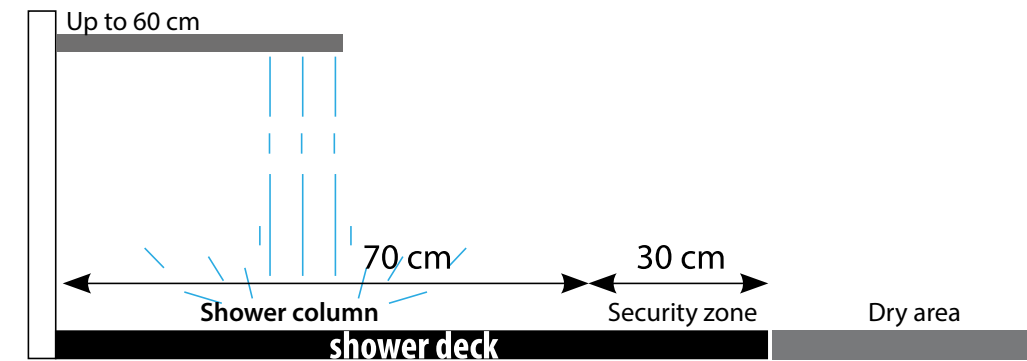

1. Shower tray Shower deck UK. Thickness: 30 mm
2. Shower drain. Height 60 mm. Output Ø 40mm and 0.5 l/s
3. **lamiband 200**
4. Profile guides for floor tiles
5. **p-404**
6. Protection plate
7. Lifting tool

Out of the picture: Profile guides for wall tiles and instructions for use.

shower-deck
UNLIMITED BATHROOM
DESIGN

Ascot arce 19,3x120

Shower deck tray 121,6x93,8 cm

Bluestone 80x80 cm

Shower deck tray 80x80 cm

Oxford castaño 22x90 cm

Shower deck tray 121,6x93,8 cm

Manhattan cognac 29,4x180 cm

Shower deck tray 121,6x93,8 cm

shower-deck SELECTING THE SHOWER TRAY

Lateral shower head less than or equal to 35 cm

Lateral shower r head equal to or greater than 35 cm

Central shower head less than or equal to 35 cm

Shower tray selection criteria

The measure of the **shower deck UK** does not have to exactly match the area of the tray, should only coincide with the area of drainage, where the water falls. Therefore the shower tray will depend on the type of rain/head/hand shower.