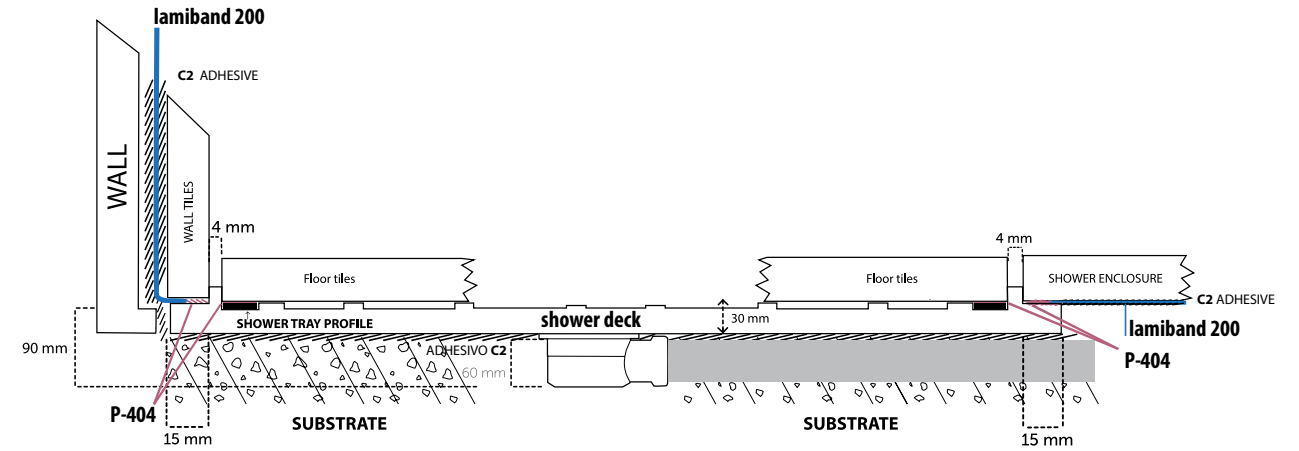

Shower deck UK general layout