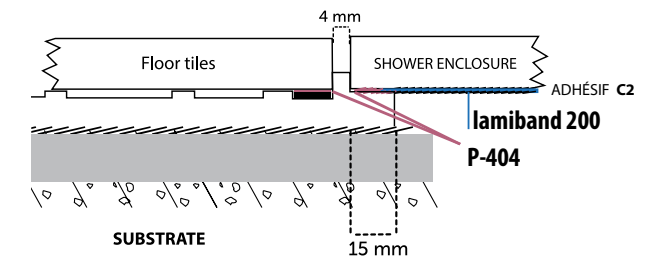

Extension of the drainage area: in bathroom renovation, when the drainage area is slightly larger than an available shower deck reference, tiles on the **shower deck UK** can be combined with a ceramic perimeter fixed to the substrate. In this case, it is recommended to fix the ceramic with a slight slope of 0.5%.

Oxford castaño 22x90 cm

Shower deck tray 121,6x93,8 cm

Shower deck UK general layout

shower-deck ARRANGEMENT DIAGRAM

Technical details

shower-deck UK REFERENCES

Standard references of shower deck UK

PAR-KER®