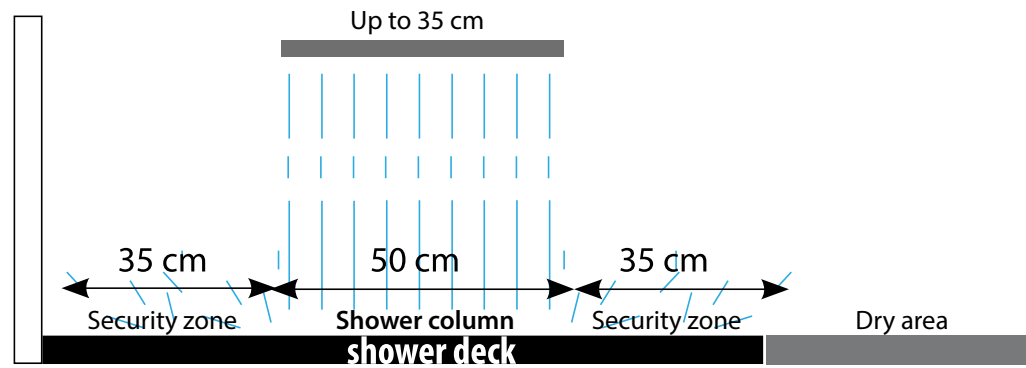

1. Shower tray Shower deck UK. Thickness: 30 mm
2. Shower drain. Height 60 mm. Output Ø 40mm and 0.5 l/s
3. **lamiband 200**
4. Profile guides for floor tiles
5. **p-404**
6. Protection plate
7. Lifting tool

Oxford castaño 22x90 cm

Shower deck tray 121,6x93,8 cm

Manhattan cognac 29,4x180 cm

Shower deck tray 121,6x93,8 cm

shower-deck SELECTING THE SHOWER TRAY

Lateral shower head less than or equal to 35 cm

Lateral shower r head equal to or greater than 35 cm

Central shower head less than or equal to 35 cm

Shower tray selection criteria

The measure of the **shower deck UK** does not have to exactly match the area of the tray, should only coincide with the area of drainage, where the water falls. Therefore the shower tray will depend on the type of rain/head/hand shower.

Extension of the drainage area: in bathroom renovation, when the drainage area is slightly larger than an available shower deck reference, tiles on the **shower deck UK** can be combined with a ceramic perimeter fixed to the substrate. In this case, it is recommended to fix the ceramic with a slight slope of 0.5%.