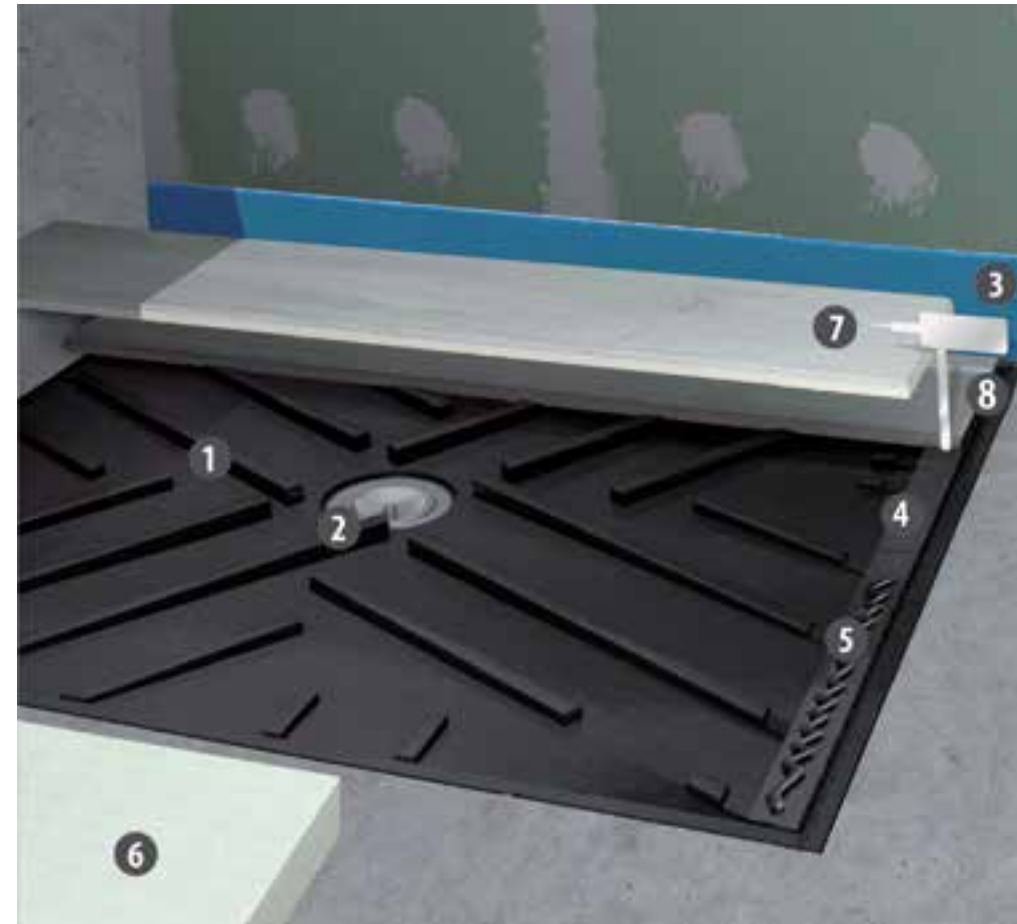

shower-deck TRAY COMPONENTS

1. Shower tray Shower deck. Thickness: 30 mm
2. Shower drain. Height 60 mm. Output $\varnothing$ 40mm and 0.5 l/s
3. **lamiband 200**
4. Profile guides for floor tiles
5. **p-404**
6. Protection plate
7. Lifting tool
8. Profile guides for wall tiles

Out of the picture: shower drain adjustment wrench