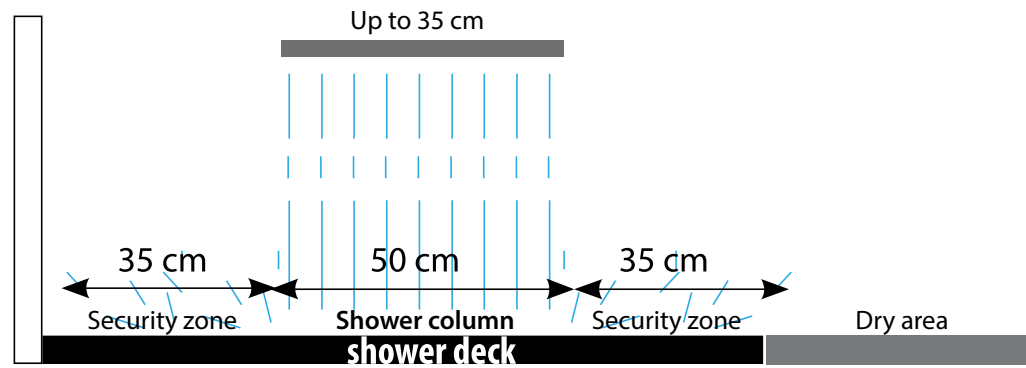

Shower deck tray 121,6x93,8 cm

Newport beige 33,3x100 cm

Shower deck tray 80x93,8 cm

Houston taupe 120x29,4

Shower deck tray 121,6x93,8 cm

Montana honey 19,3x120 cm

Shower deck tray 121,6x93,8 cm

Oxford castaño 22x90 cm

Shower deck tray 121,6x93,8 cm

Manhattan cognac 29,4x180 cm

Shower deck tray 121,6x93,8 cm

shower-deck SELECTING THE SHOWER TRAY

Lateral shower head less than or equal to 35 cm

Recommended **shower deck**: 800 x 938mm, 900 x 938mm or 1216 x 938mm

Lateral shower head equal to or greater than 35 cm

Recommended **shower deck**: 1216 x 938mm

Central shower head less than or equal to 35 cm

Recommended **shower deck**: 1216 x 938mm

Shower tray selection criteria

The measure of the **shower deck** does not have to exactly match the area of the tray, should only coincide with the area of drainage, where the water falls. Therefore the shower tray will depend on the type of rain/head/hand shower.