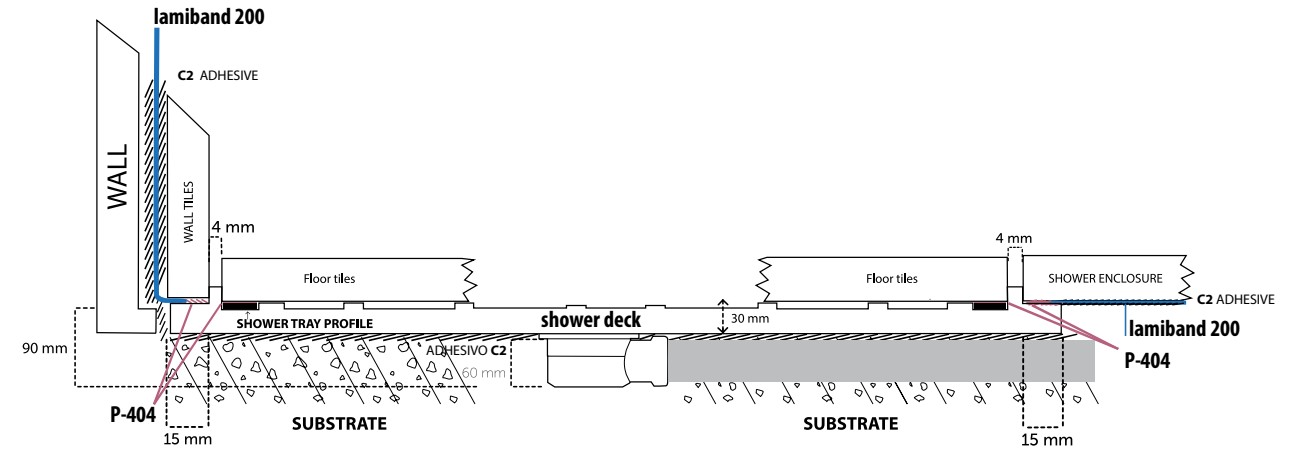

Shower deck general layout