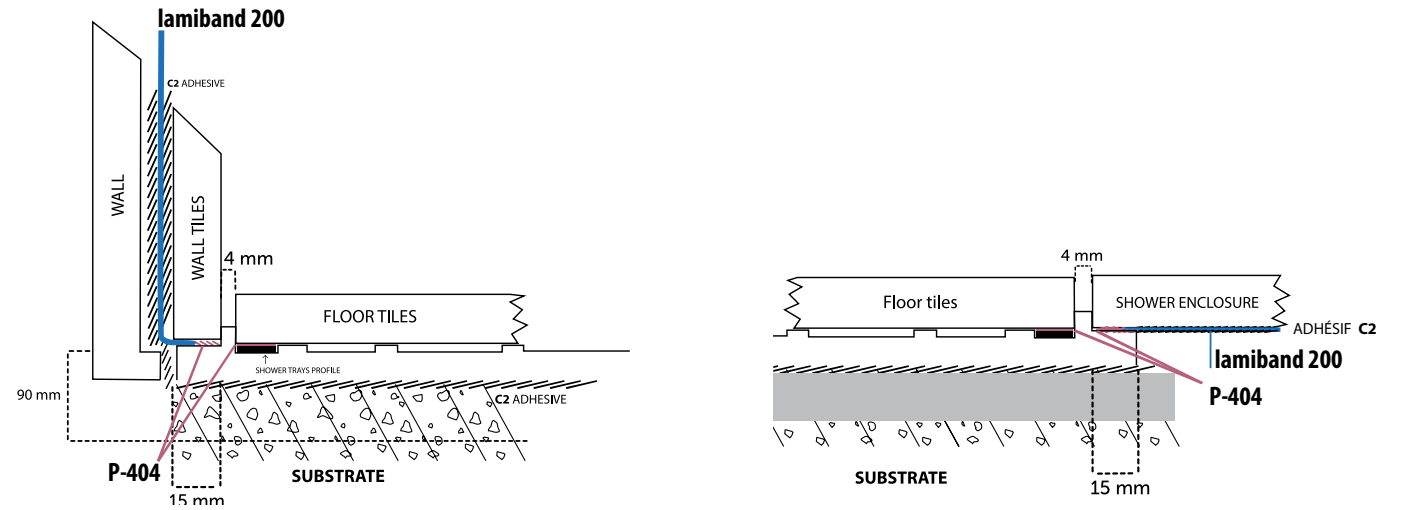

The measure of the **shower deck** does not have to exactly match the area of the tray, should only coincide with the area of drainage, where the water falls. Therefore the shower tray will depend on the type of rain/head/hand shower.

Extension of the drainage area: in bathroom renovation, when the drainage area is slightly larger than an available shower deck reference, tiles on the **shower deck** can be combined with a ceramic perimeter fixed to the substrate. In this case, it is recommended to fix the ceramic with a slight slope of 0.5%.

Oxford castaño 22x90 cm

Shower deck tray 121,6x93,8 cm

Shower deck general layout

shower-deck ARRANGEMENT DIAGRAM

Technical details

shower-deck REFERENCES

Standard references of shower deck

KEA	SAP	A (mm)	B (mm)
B88000617	100175271	800	938
B88000616	100175268	900	938
B88000625	100187136	938	1216

Ceramic tiles	Width* (mm)	Length* (mm)
6	124	900
6	140	900
9	127	900

Ceramic tiles	Width* (mm)	Length* (mm)
1	762	900
1	862	900
1	1178	900

* Recommended cut to fit the size of the shower tray

Standard references of shower deck