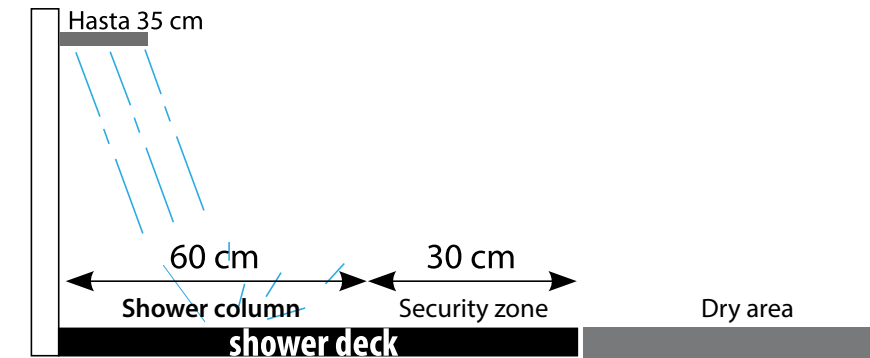

Shower deck tray 121,6x93,8 cm

Newport beige 33,3x100 cm

Shower deck tray 80x93,8 cm

Houston taupe 120x29,4

Shower deck tray 121,6x93,8 cm

Montana honey 19,3x120 cm

Shower deck tray 121,6x93,8 cm

Oxford castaño 22x90 cm

Shower deck tray 121,6x93,8 cm

Manhattan cognac 29,4x180 cm

Shower deck tray 121,6x93,8 cm

shower-deck SELECTING THE SHOWER TRAY

Lateral shower head less than or equal to 35 cm

Recommended **shower deck**: 800 x 938mm, 900 x 938mm or 1216 x 938mm

Lateral shower head equal to or greater than 35 cm

Recommended **shower deck**: 1216 x 938mm

Central shower head less than or equal to 35 cm

Recommended **shower deck**: 1216 x 938mm

Shower tray selection criteria

The measure of the **shower deck** does not have to exactly match the area of the tray, should only coincide with the area of drainage, where the water falls. Therefore the shower tray will depend on the type of rain/head/hand shower.