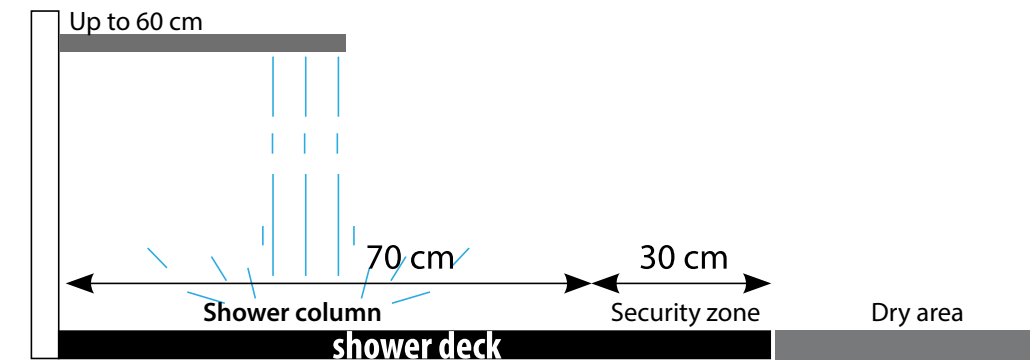

Shower deck tray 121,6x93,8 cm

Newport beige 33,3x100 cm

Shower deck tray 80x93,8 cm

Houston taupe 120x29,4

Shower deck tray 121,6x93,8 cm

Montana honey 19,3x120 cm

Shower deck tray 121,6x93,8 cm

Oxford castaño 22x90 cm

Shower deck tray 121,6x93,8 cm

Manhattan cognac 29,4x180 cm

Shower deck tray 121,6x93,8 cm

shower-deck SELECTING THE SHOWER TRAY

Lateral shower head less than or equal to 35 cm

Recommended **shower deck**: 800 x 938mm, 900 x 938mm or 1216 x 938mm

Lateral shower head equal to or greater than 35 cm

Recommended **shower deck**: 1216 x 938mm

Central shower head less than or equal to 35 cm

Recommended **shower deck**: 1216 x 938mm

Shower tray selection criteria

The measure of the **shower deck** does not have to exactly match the area of the tray, should only coincide with the area of drainage, where the water falls. Therefore the shower tray will depend on the type of rain/head/hand shower.