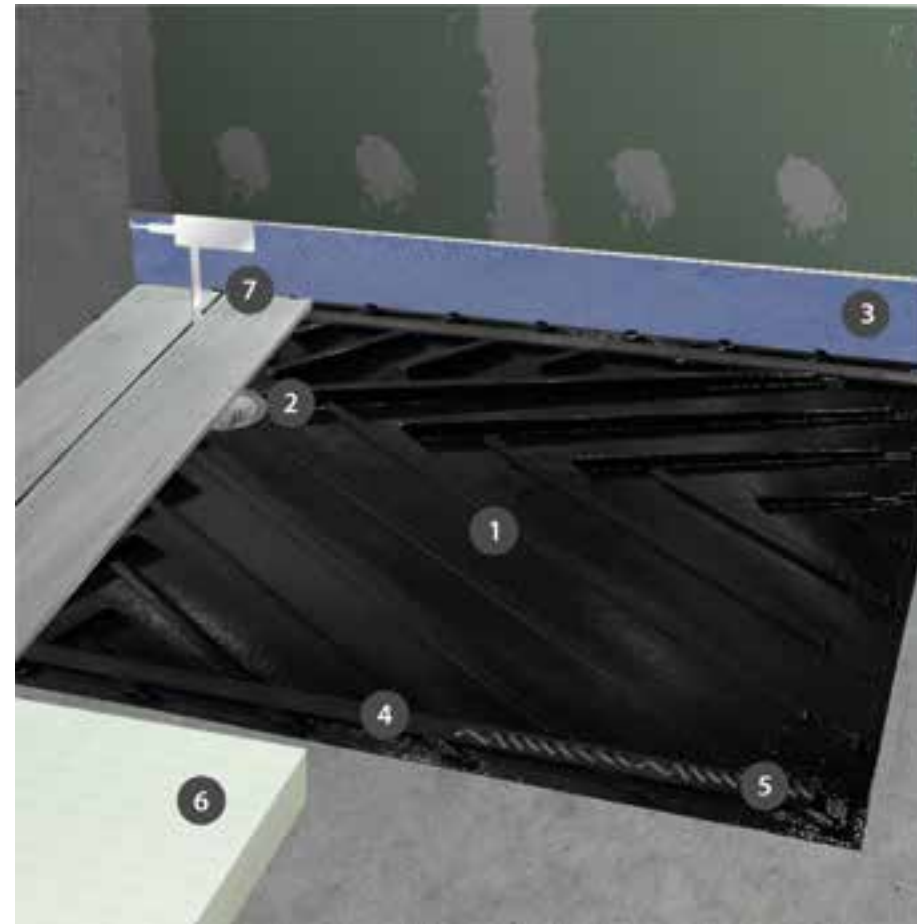

PORCELANOSA Grupo

shower-deck UK

The completely flat shower tray

butech[®]
PORCELANOSA Grupo

shower-deck UK

New concept shower tray with hidden drain for the most exclusive bathrooms. This new shower-tray system creates a sense of continuity with the rest of the bathroom floor because the slopes are hidden under the floor. Drainage is achieved through open joints and does not require a drainage grille.

shower-deck

TECHNICAL INFO

Main characteristics

- Flat shower tray without slopes.
- Polyurethane coated with thermostable polymers.
- Sump drain hidden from view.
- Ultrathin shower tray; only 30 mm high.
- Easy cleaning and high resistance to household detergents.
- Virtually zero maintenance, especially in comparison with wooden flooring.
- Thermal insulation.
- Easy installation and assembly.

1. Shower tray Shower deck UK. Thickness: 30 mm
2. Shower drain. Height 60 mm. Output Ø 40mm and 0.5 l/s
3. **lamiband 200**
4. Profile guides for floor tiles
5. **p-404**
6. Protection plate
7. Lifting tool