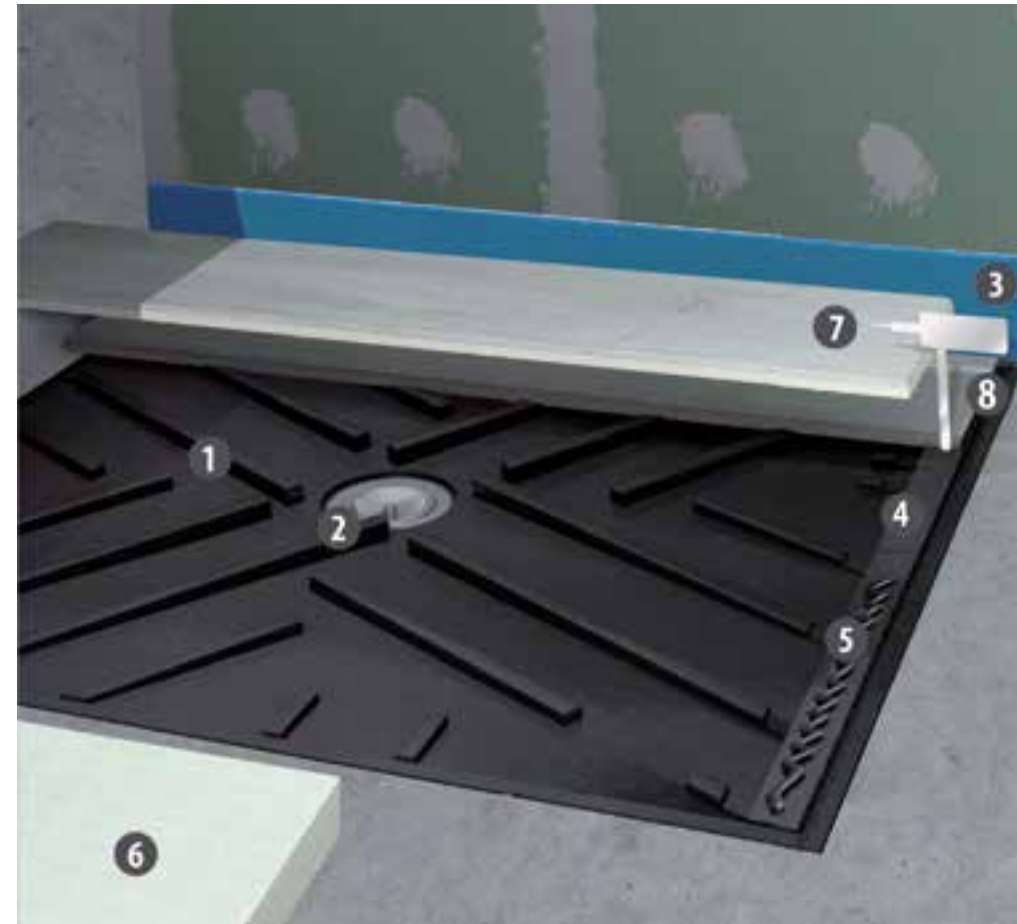

PORCELANOSA Grupo

shower-deck

The completely flat shower tray

butech[®]
PORCELANOSA Grupo

shower-deck

New concept shower tray with hidden drain for the most exclusive bathrooms. This new shower-tray system creates a sense of continuity with the rest of the bathroom floor because the slopes are hidden under the floor. Drainage is achieved through open joints and does not require a drainage grille.

The **shower deck** system is a shower consisting of a polyurethane base coated with thermostable polymer, ready for ceramic tiles without any need for adhesive. Especially recommended for bathroom refurbishments.

shower-deck

TECHNICAL INFO

Main characteristics

- Flat shower tray without slopes.
- Polyurethane coated with thermostable polymers.
- Sump drain hidden from view.
- Ultrathin shower tray; only 30 mm high.
- Easy cleaning and high resistance to household detergents.
- Virtually zero maintenance, especially in comparison with wooden flooring.
- Thermal insulation.
- Easy installation and assembly.

1. Shower tray Shower deck. Thickness: 30 mm
2. Shower drain. Height 60 mm. Output Ø 40mm and 0.5 l/s
3. **lamiband 200**
4. Profile guides for floor tiles
5. **p-404**
6. Protection plate
7. Lifting tool
8. Profile guides for wall tiles