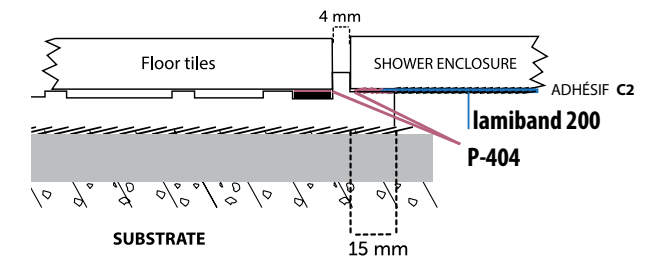

Extension of the drainage area: in bathroom renovation, when the drainage area is slightly larger than an available shower deck reference, tiles on the **shower deck** can be combined with a ceramic perimeter fixed to the substrate. In this case, it is recommended to fix the ceramic with a slight slope of 0.5%.

Oxford castaño 22x90 cm

Shower deck tray 121,6x93,8 cm

Shower deck general layout

shower-deck ARRANGEMENT DIAGRAM

Technical details

shower-deck REFERENCES

Standard references of shower deck

KEA	SAP	A (mm)	B (mm)
B88000617	100175271	800	938
B88000616	100175268	900	938
B88000625	100187136	938	1216

Ceramic tiles	Width* (mm)	Length* (mm)
6	124	900
6	140	900
9	127	900

Ceramic tiles	Width* (mm)	Length* (mm)
1	762	900
1	862	900
1	1178	900

* Recommended cut to fit the size of the shower tray

Standard references of shower deck