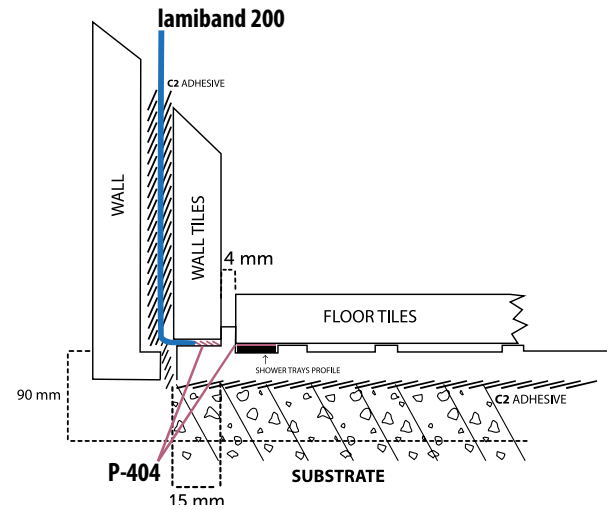

Lateral shower r head equal to or greater than 35 cm

Recommended **shower deck**: 1216 x 938mm

Central shower head less than or equal to 35 cm

Recommended **shower deck**: 1216 x 938mm

Shower tray selection criteria

Extension of the drainage area: in bathroom renovation, when the drainage area is slightly larger than an available shower deck reference, tiles on the **shower deck** can be combined with a ceramic perimeter fixed to the substrate. In this case, it is recommended to fix the ceramic with a slight slope of 0.5%.

Oxford castaño 22x90 cm

Shower deck tray 121,6x93,8 cm

Shower deck general layout

shower-deck ARRANGEMENT DIAGRAM

Technical details

shower-deck REFERENCES

Standard references of shower deck

KEA	SAP	A (mm)	B (mm)
B88000617	100175271	800	938
B88000616	100175268	900	938
B88000625	100187136	938	1216

Ceramic tiles	Width* (mm)	Length* (mm)
6	124	900
6	140	900
9	127	900

Ceramic tiles	Width* (mm)	Length* (mm)
1	762	900
1	862	900
1	1178	900

* Recommended cut to fit the size of the shower tray

Standard references of shower deck