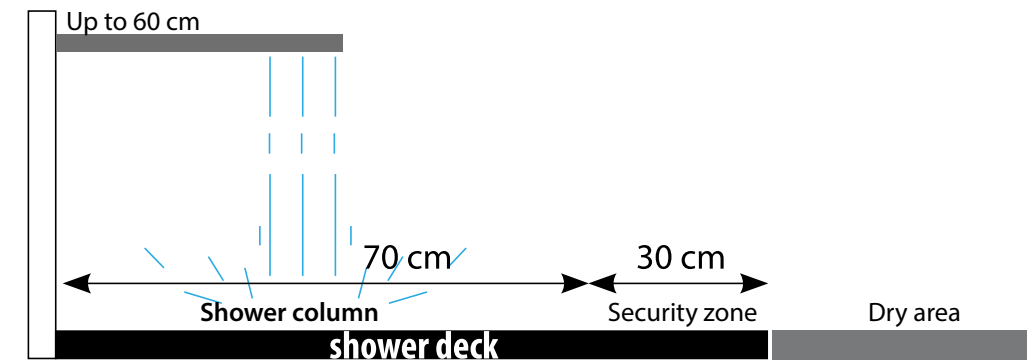

Shower deck tray 121,6x93,8 cm

Newport beige 33,3x100 cm

Shower deck tray 80x93,8 cm

Houston taupe 120x29,4

Shower deck tray 121,6x93,8 cm

Montana honey 19,3x120 cm

Shower deck tray 121,6x93,8 cm

Oxford castaño 22x90 cm

Shower deck tray 121,6x93,8 cm

Manhattan cognac 29,4x180 cm

Shower deck tray 121,6x93,8 cm

shower-deck SELECTING THE SHOWER TRAY

Lateral shower head less than or equal to 35 cm

Recommended **shower deck**: 800 x 938mm, 900 x 938mm or 1216 x 938mm

Lateral shower r head equal to or greater than 35 cm

Recommended **shower deck**: 1216 x 938mm

Central shower head less than or equal to 35 cm

Recommended **shower deck**: 1216 x 938mm

Shower tray selection criteria

The measure of the **shower deck** does not have to exactly match the area of the tray, should only coincide with the area of drainage, where the water falls. Therefore the shower tray will depend on the type of rain/head/hand shower.