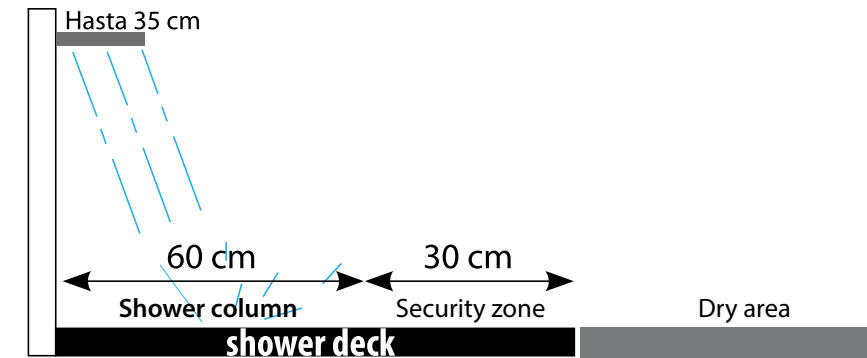

Shower deck tray 121,6x93,8 cm

Newport beige 33,3x100 cm

Shower deck tray 80x93,8 cm

Houston taupe 120x29,4

Shower deck tray 121,6x93,8 cm

Montana honey 19,3x120 cm

Shower deck tray 121,6x93,8 cm

Oxford castaño 22x90 cm

Shower deck tray 121,6x93,8 cm

Manhattan cognac 29,4x180 cm

Shower deck tray 121,6x93,8 cm

shower-deck SELECTING THE SHOWER TRAY

Lateral shower head less than or equal to 35 cm

Recommended **shower deck**: 800 x 938mm, 900 x 938mm or 1216 x 938mm

Lateral shower r head equal to or greater than 35 cm

Recommended **shower deck**: 1216 x 938mm

Central shower head less than or equal to 35 cm

Recommended **shower deck**: 1216 x 938mm

Shower tray selection criteria

The measure of the **shower deck** does not have to exactly match the area of the tray, should only coincide with the area of drainage, where the water falls. Therefore the shower tray will depend on the type of rain/head/hand shower.