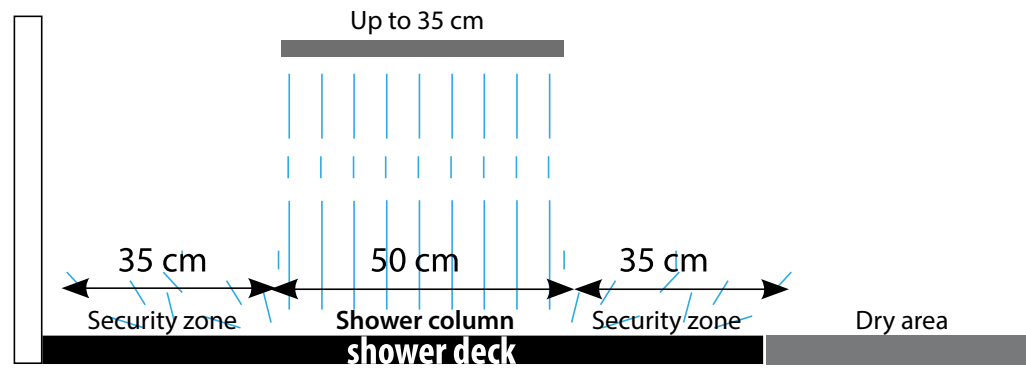

Shower deck tray 121,6x93,8 cm

Newport beige 33,3x100 cm

Shower deck tray 80x93,8 cm

Houston taupe 120x29,4

Shower deck tray 121,6x93,8 cm

Montana honey 19,3x120 cm

Shower deck tray 121,6x93,8 cm

Oxford castaño 22x90 cm

Shower deck tray 121,6x93,8 cm

Manhattan cognac 29,4x180 cm

Shower deck tray 121,6x93,8 cm

shower-deck SELECTING THE SHOWER TRAY

Lateral shower head less than or equal to 35 cm

Recommended **shower deck**: 800 x 938mm, 900 x 938mm or 1216 x 938mm

Lateral shower r head equal to or greater than 35 cm

Recommended **shower deck**: 1216 x 938mm

Central shower head less than or equal to 35 cm

Recommended **shower deck**: 1216 x 938mm

Shower tray selection criteria

The measure of the **shower deck** does not have to exactly match the area of the tray, should only coincide with the area of drainage, where the water falls. Therefore the shower tray will depend on the type of rain/head/hand shower.