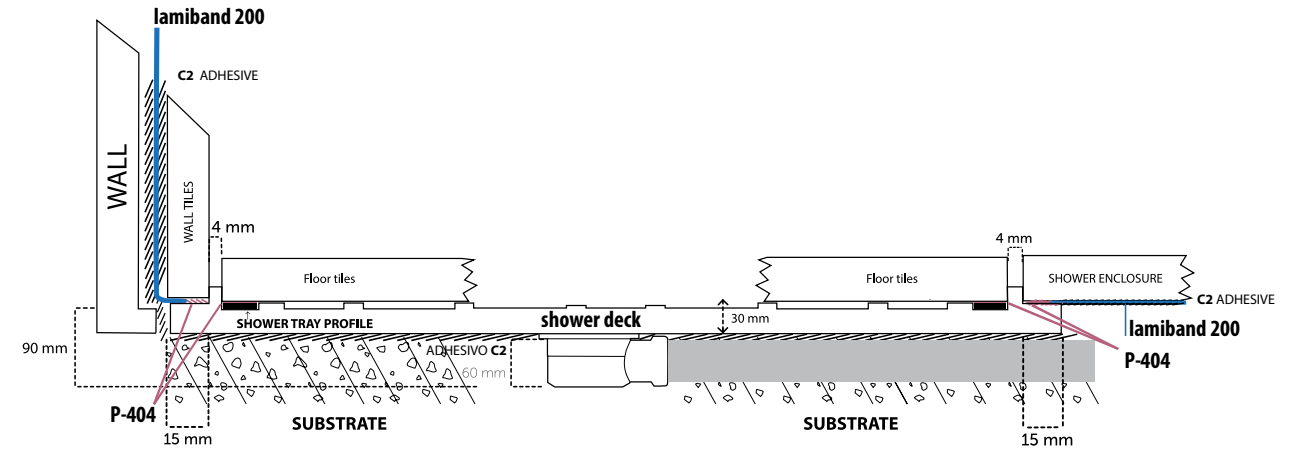

Shower deck general layout